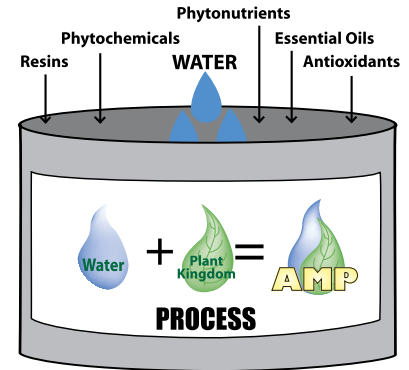

## HYDRESSENCE PLANT LIFE CONCENTRATES

The modern term “pharmacy” originates from the word “farmacy.” When a person needed something medicinal, they went to the farm or garden and picked it. The plant kingdom offers an abundance of our best medicines. These products are the quintessential offering of nature’s medicine cabinet. They are manufactured with the Aqueous Molecular Partitioning (AMP) process to provide a highly concentrated liquid that preserves the nutrients of the entire plant, rendered water-soluble.

### CO<sub>2</sub> Extraction

Through CO<sub>2</sub> Extraction (Supercritical Fluid Extraction), the full range of plant life elements in flowers, roots, herbs, leaves, foods, spices and any other botanicals can be extracted in their full and complete integrity! This process is done without the use of heat or hazardous solvents. Supercritical Fluid Extraction uses CO<sub>2</sub> gas as the solvent. Under high pressure, CO<sub>2</sub> gases will reach a “supercritical fluid” state and become a liquid form which helps break down the whole plant.

### AMP Process

#### (Aqueous Molecular Partitioning)

After the oleoresins (a combination of the essential oil and plant resin), phytonutrients, antioxidants, fixatives, vitamins and volatiles are extracted out from the plants, they are then put through our AMP process. This exclusive proprietary process renders our plant life concentrates water soluble, and therefore instantly bio-available! The combination of the CO<sub>2</sub> process and the AMP process emulsifies the whole plant kingdom in its integrity, in water, without the use of any chemicals or heat, making AMP the leading edge of the next generation of health and wellness!