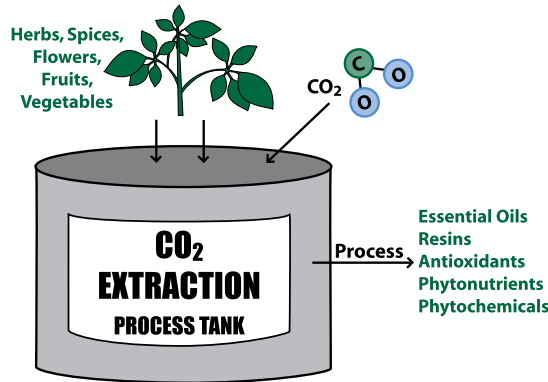

## HYDRESSENCE PLANT LIFE CONCENTRATES

The modern term “pharmacy” originates from the word “farmacy.” When a person needed something medicinal, they went to the farm or garden and picked it. The plant kingdom offers an abundance of our best medicines. These products are the quintessential offering of nature’s medicine cabinet. They are manufactured with the Aqueous Molecular Partitioning (AMP) process to provide a highly concentrated liquid that preserves the nutrients of the entire plant, rendered water-soluble.

### CO<sub>2</sub> Extraction

Through CO<sub>2</sub> Extraction (Supercritical Fluid Extraction), the full range of plant life elements in flowers, roots, herbs, leaves, foods, spices and any other botanicals can be extracted in their full and complete integrity! This process is done without the use of heat or hazardous solvents. Supercritical Fluid Extraction uses CO<sub>2</sub> gas as the solvent. Under high pressure, CO<sub>2</sub> gases will reach a “supercritical fluid” state and become a liquid form which helps break down the whole plant.

#### (Aqueous Molecular Partitioning)

After the oleoresins (a combination of the essential oil and plant resin), phytonutrients, antioxidants, fixatives, vitamins and volatiles are extracted out from the plants, they are then put through our AMP process. This exclusive proprietary process renders our plant life concentrates water soluble, and therefore instantly bio-available! The combination of the CO<sub>2</sub> process and the AMP process emulsifies the whole plant kingdom in its integrity, in water, without the use of any chemicals or heat, making AMP the leading edge of the next generation of health and wellness!